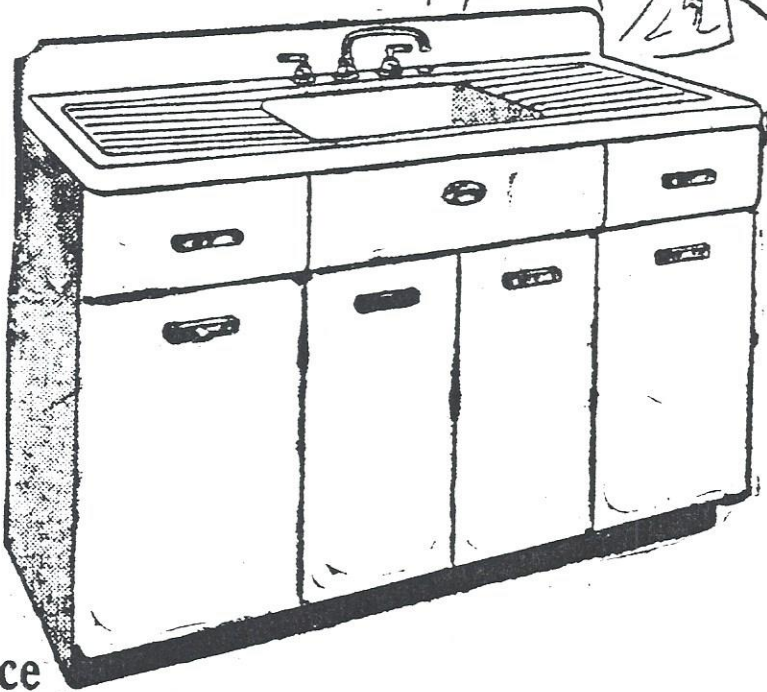

Tracy CABINET SINK

at this

LOW, LOW PRICE

\$99⁹⁵

Easy
Terms
Get
Yours
Today
Hurry
So Much
Beauty
Comfort
Convenience
So Little
Cost

Don't wait—get your TRACY porcelain enamel kitchen cabinet sink NOW! Extra sturdy Manganese steel construction with gleaming white Deterox finish (Model SP-3001). Complete with 2 easy-glide drawers, full finger grip handles, acid resisting porcelain top, chrome basket strainer, 4 rigid recessed doors, chrome swing spout mixing faucet and 3 storage compartments with shelves.