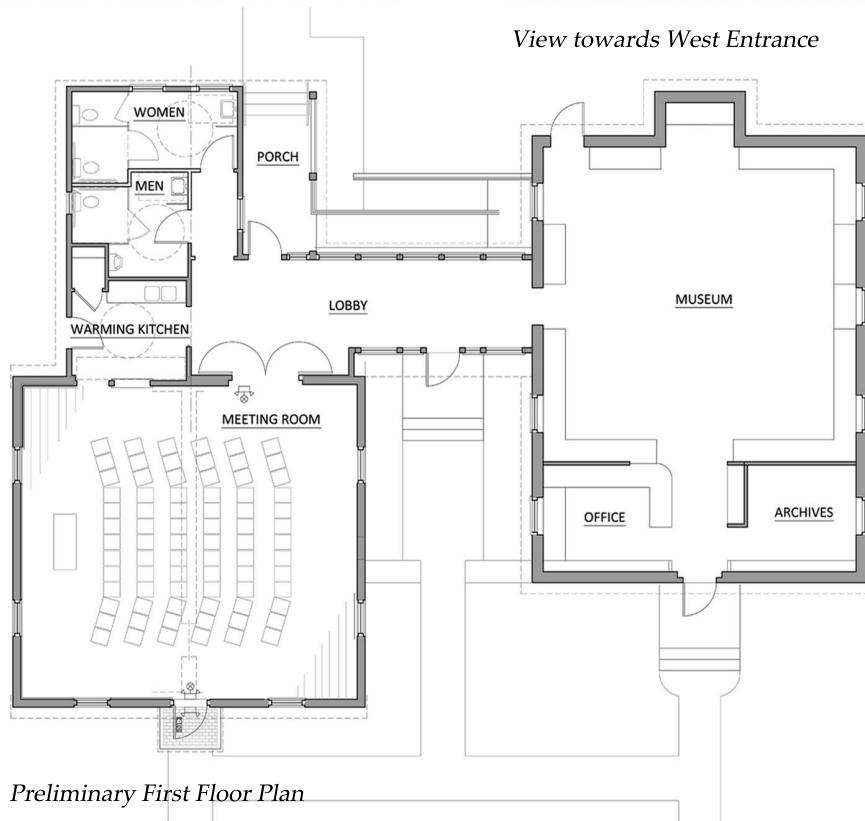

View from Fairview Street

View towards West Entrance

Preliminary First Floor Plan

**PRELIMINARY PLAN  
SKETCH VIEWS**

*Mount Joy Area Historical Society  
School House Restoration / Addition*

Robert Marker Architect LLC

**Sk-14**  
September 7, 2013